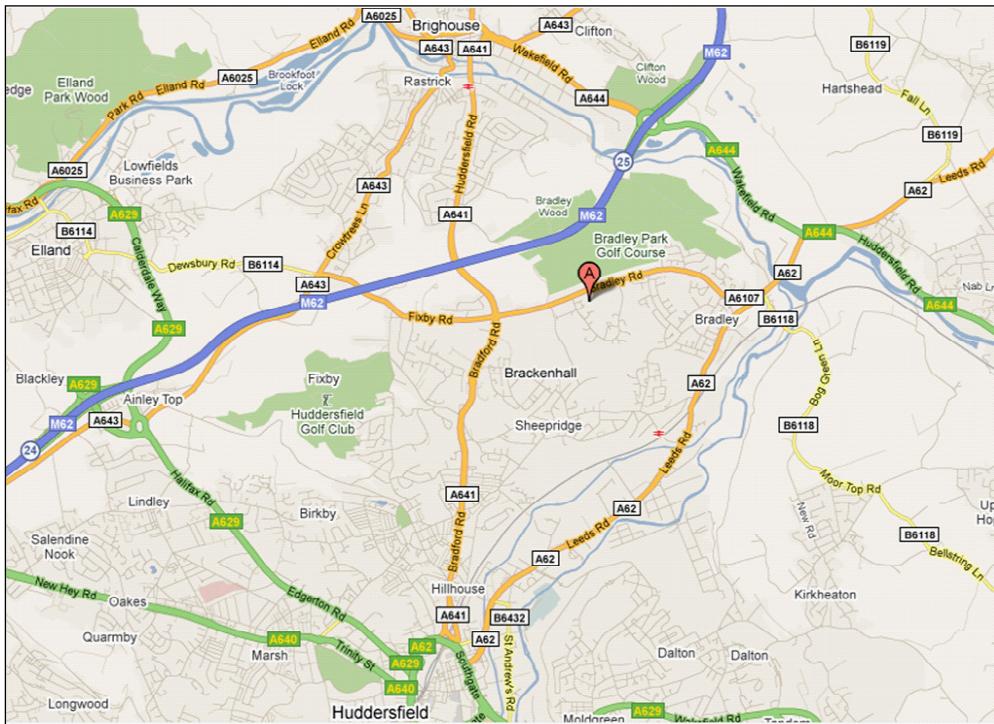

## directions to The Enterprise Centre

**The Enterprise Centre, NDNA, Longbow Close, Huddersfield, HD2 1GQ**

**From the East and M1:** Leave the M62 at junction 25 and take the first exit at the roundabout onto the A644 for Dewsbury. At the traffic lights, turn right onto the A62 for Huddersfield. At the next set of traffic lights fork right onto the A6107. Turn left at the next set of traffic lights into Dyson Wood Way and the business parks. Take the first left into the Pennine Business Park, Longbow Close. The Enterprise Centre is situated at the bottom of Longbow Close on the right.

**From the West and M6:** Leave the M62 at junction 24 and take the third exit from the roundabout and then immediately the third exit at the second roundabout onto the A643 for Brighouse. Turn right at the first set of traffic lights and go straight across the roundabout. At the traffic lights turn right onto Dyson Wood Way and immediately turn left into the Pennine Business Park, Longbow Close. The Enterprise Centre is at the bottom of Longbow Close on the right.

**By Train:** Huddersfield Train station is 3.3 miles from The Enterprise Centre. There's a taxi rank immediately outside of the station, it will cost approximately £6.00 for a single journey.

Brighouse Train Station is two miles from The Enterprise Centre. There is no taxi rank outside of the station but you can book a taxi from New Star Cars on 01484 546 333 or Lux Taxis on 01484 400 800. The approximate cost for a single journey will be £5.00.

Tell taxi drivers that the Centre is in the business park off Bradley road.

**By Bus:** From Huddersfield bus station catch bus number 328 or 363 which stop on Bradley Road, a short walk to the centre.